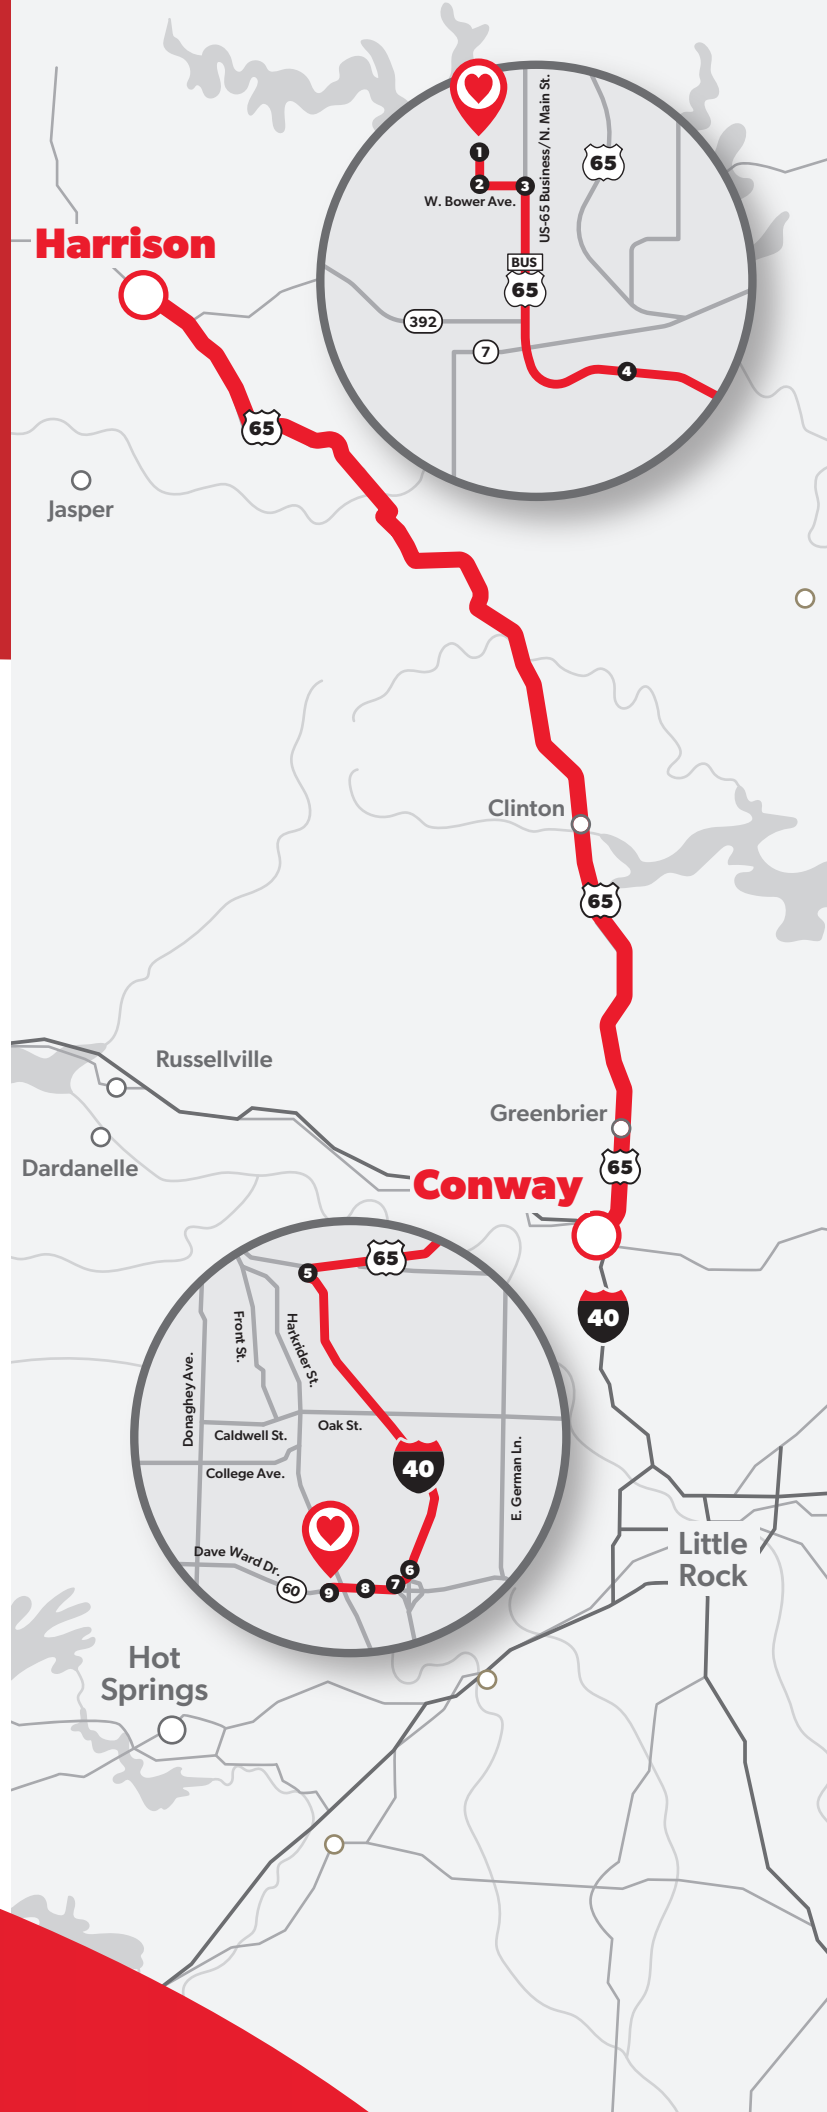

FOLLOW YOUR *Heart* TO ARKANSAS HEART CLINIC IN CONWAY.

From Arkansas Heart Harrison Clinic:

1. Head south on North Spring St. toward West Bower Ave.
2. Turn left onto West Bower Ave.
3. Turn right onto US-65 Business/
  North Main Street.
4. Follow US-65 for 108 miles.
5. Turn left to merge onto I-40 E/US-65 S toward Little Rock/Pine Bluff.
6. Take exit 129 for US 65 Business/AR-286/
  Dave Ward Drive W. toward AR-60.
7. Turn right onto AR-286 W/US-65 BUS N.
8. Continue onto AR-60 W for 0.3 miles.
9. Turn left. The destination will be on your left.

Arkansas Heart Conway Clinic

605 Dave Ward Dr., #105
Conway, AR 72034
(501) 504-6270

ARHeart.com

ARKANSAS
HEART HOSPITAL®